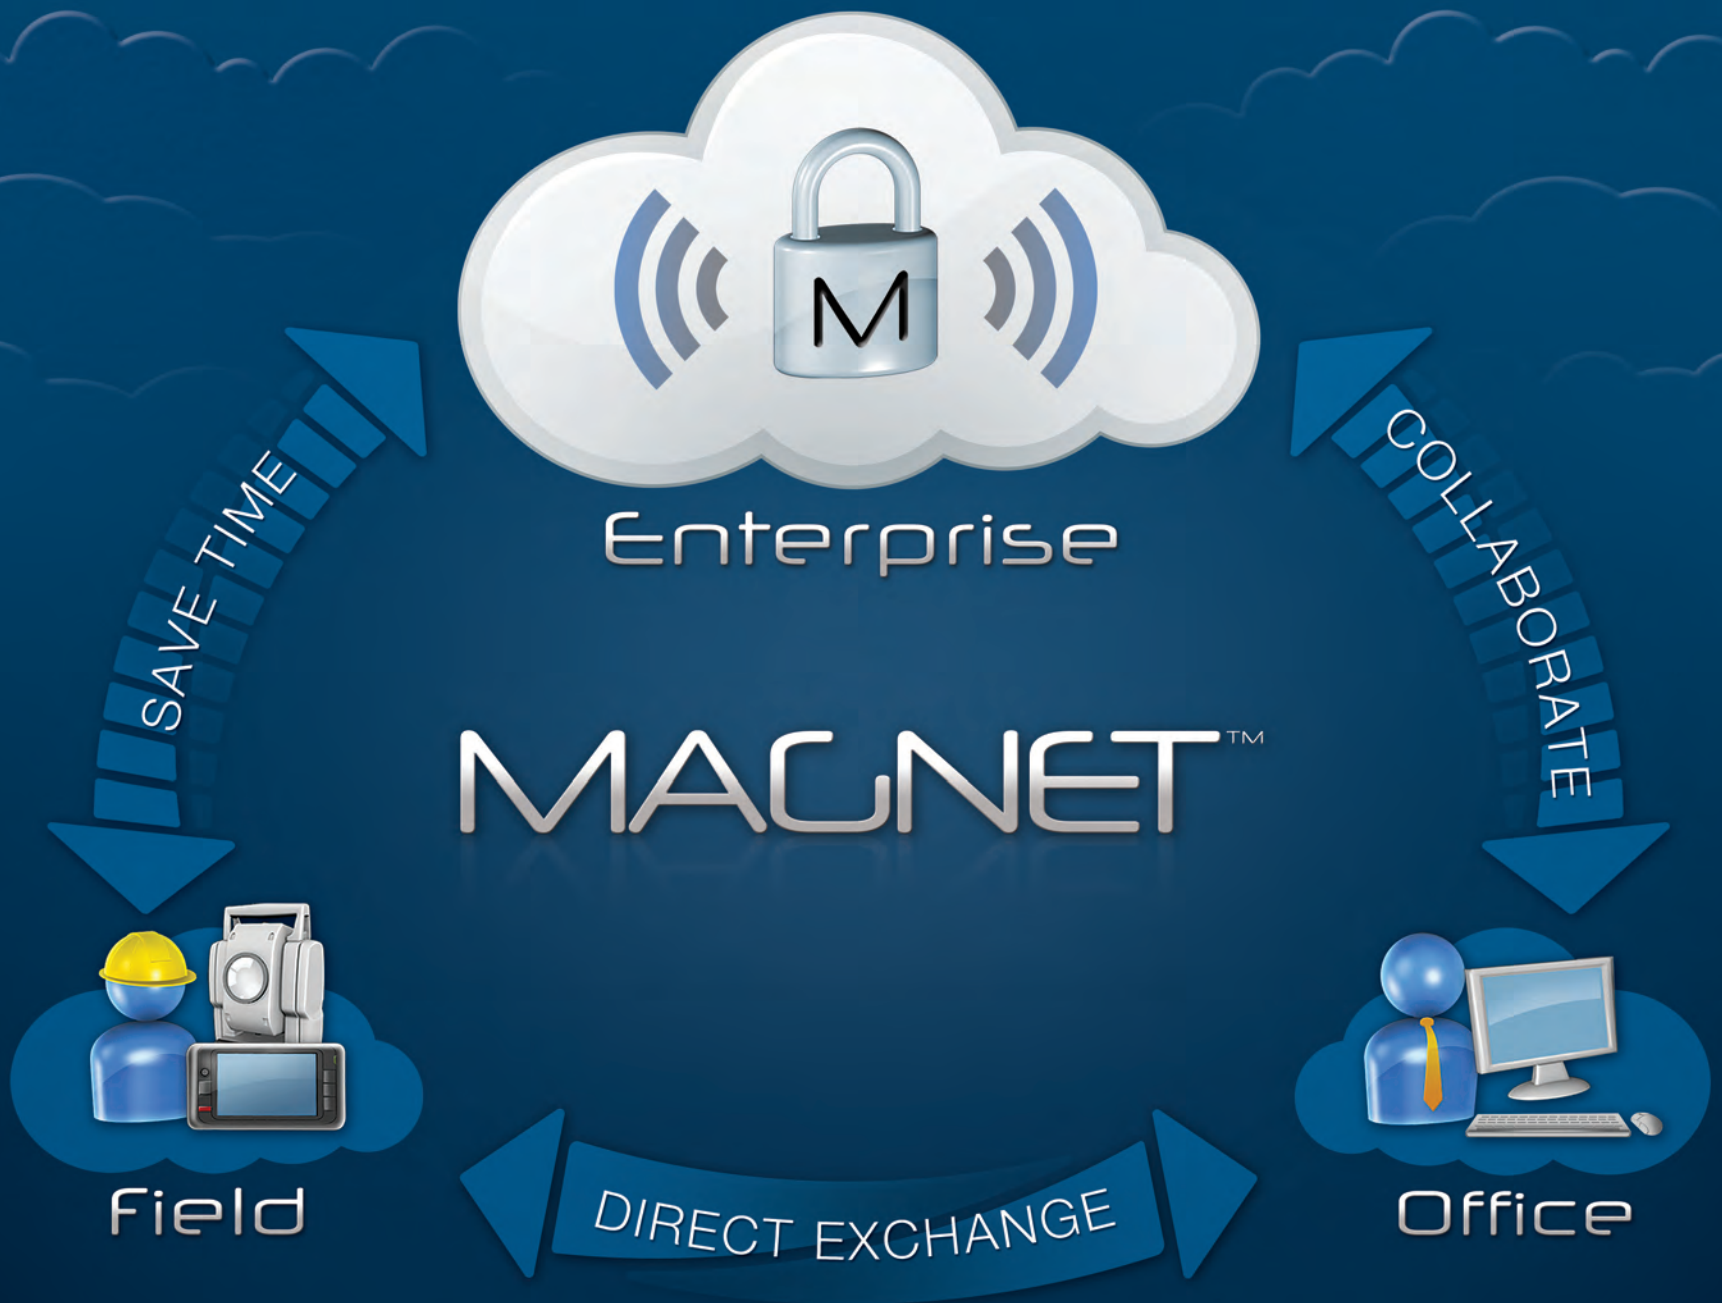

MAGNET™

Field and Office.
Connected.

INCREASED PRODUCTIVITY

The software solution that streamlines the workflow for surveyors, contractors, engineers and mapping professionals.

Field

MAGNET Field is controller software that will increase your productivity and connect you to others in the field as well as in the office.

“MAGNET Field saves me time. I don't need to drive back to the office since my boss simply gets job updates posted to Enterprise. I'm heading home early!”

Enterprise

MAGNET Enterprise is a web browser-based environment that simplifies managing field and office data in the cloud. Track assets and communicate with everyone involved on your projects. Login from any browser for live updates. Save time and collaborate.