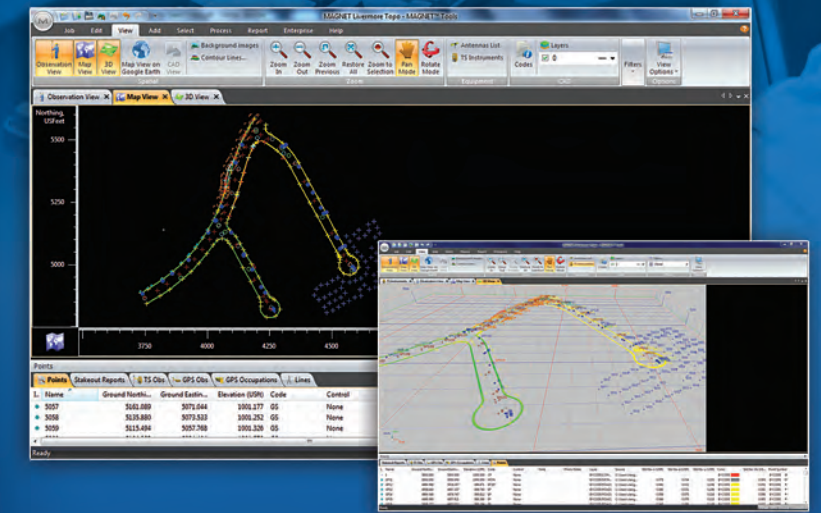

Office

MAGNET Office is a stand-alone processing and CAD solution for surveying and grading applications.

- Office Tools as stand-alone or add on to AutoCAD®
- Office Survey for project drafting and adjustment
- Office Site for construction jobsite management and design
- Upload/Download to Enterprise
- Chat and communicate with others